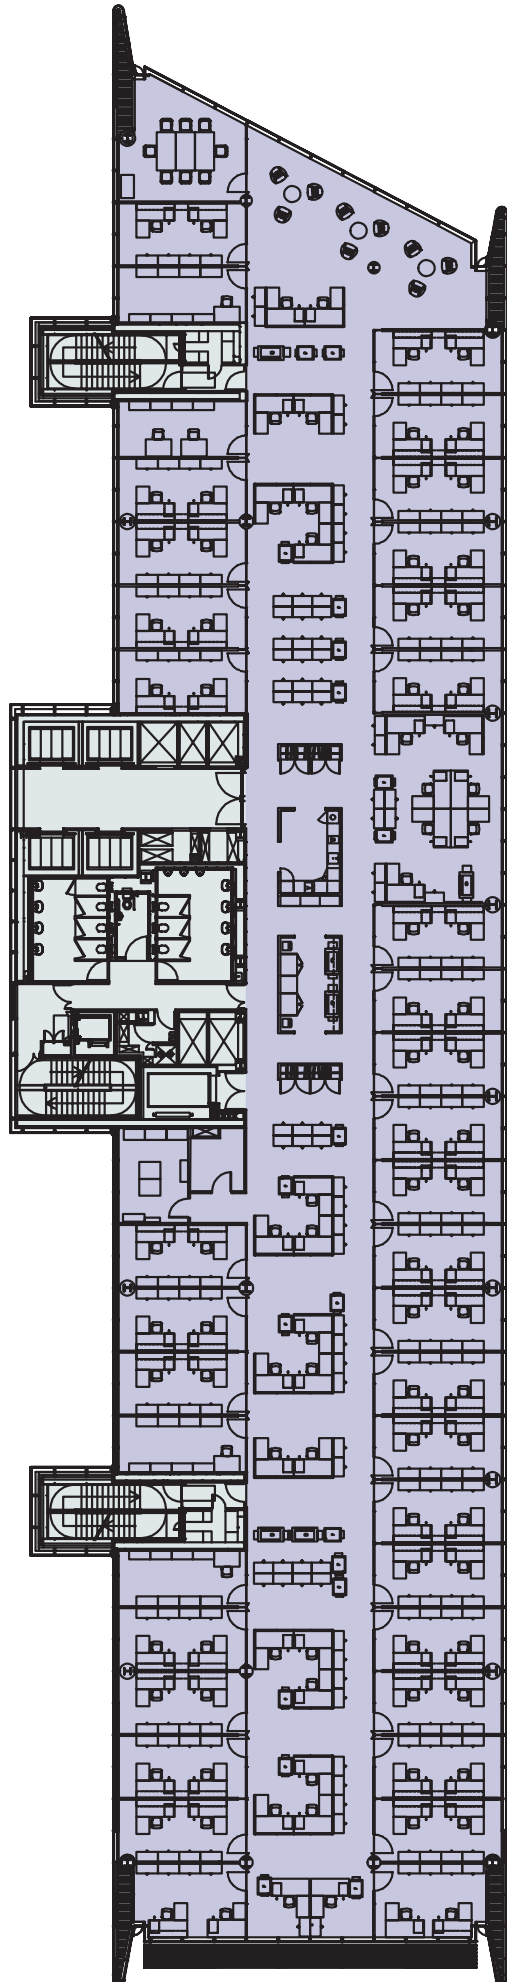

# 4 MORE

LONDON  
RIVERSIDE SE1

**LEVEL 4**  
14,301 SQ FT (1,329 SQ M)

**INDICATIVE CLEAR FLOOR**

For indicative purposes (not to scale)

LONDON  
RIVERSIDE SE1

**LEVEL 4**  
14,301 SQ FT (1,329 SQ M)

**EXISTING FIT-OUT**

For indicative purposes (not to scale)

LONDON  
RIVERSIDE SE1

**LEVEL 5**  
12,529 SQ FT (1,164 SQ M)

**INDICATIVE CLEAR**

For indicative purposes (not to scale)

LONDON  
RIVERSIDE SE1

**LEVEL 5**  
12,529 SQ FT (1,164 SQ M)

**EXISTING FIT-OUT**

For indicative purposes (not to scale)