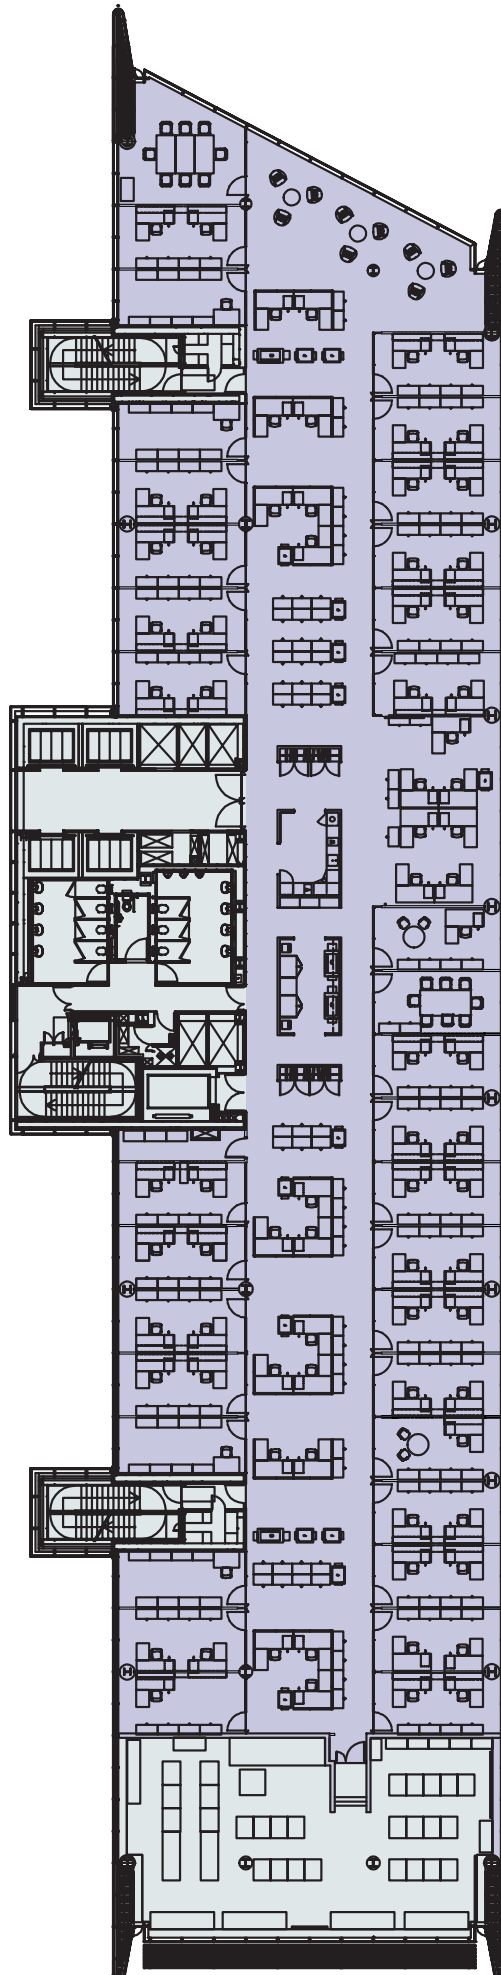

# 4 MORE

LONDON  
RIVERSIDE SE1

**LEVEL 4**  
14,301 SQ FT (1,329 SQ M)

**INDICATIVE CLEAR FLOOR**

For indicative purposes (not to scale)

LONDON  
RIVERSIDE SE1

**LEVEL 4**  
14,301 SQ FT (1,329 SQ M)

**EXISTING FIT-OUT**

For indicative purposes (not to scale)

LONDON  
RIVERSIDE SE1

**LEVEL 5**  
12,529 SQ FT (1,164 SQ M)

**INDICATIVE CLEAR**

For indicative purposes (not to scale)

LONDON  
RIVERSIDE SE1

**LEVEL 5**  
12,529 SQ FT (1,164 SQ M)

**EXISTING FIT-OUT**

For indicative purposes (not to scale)