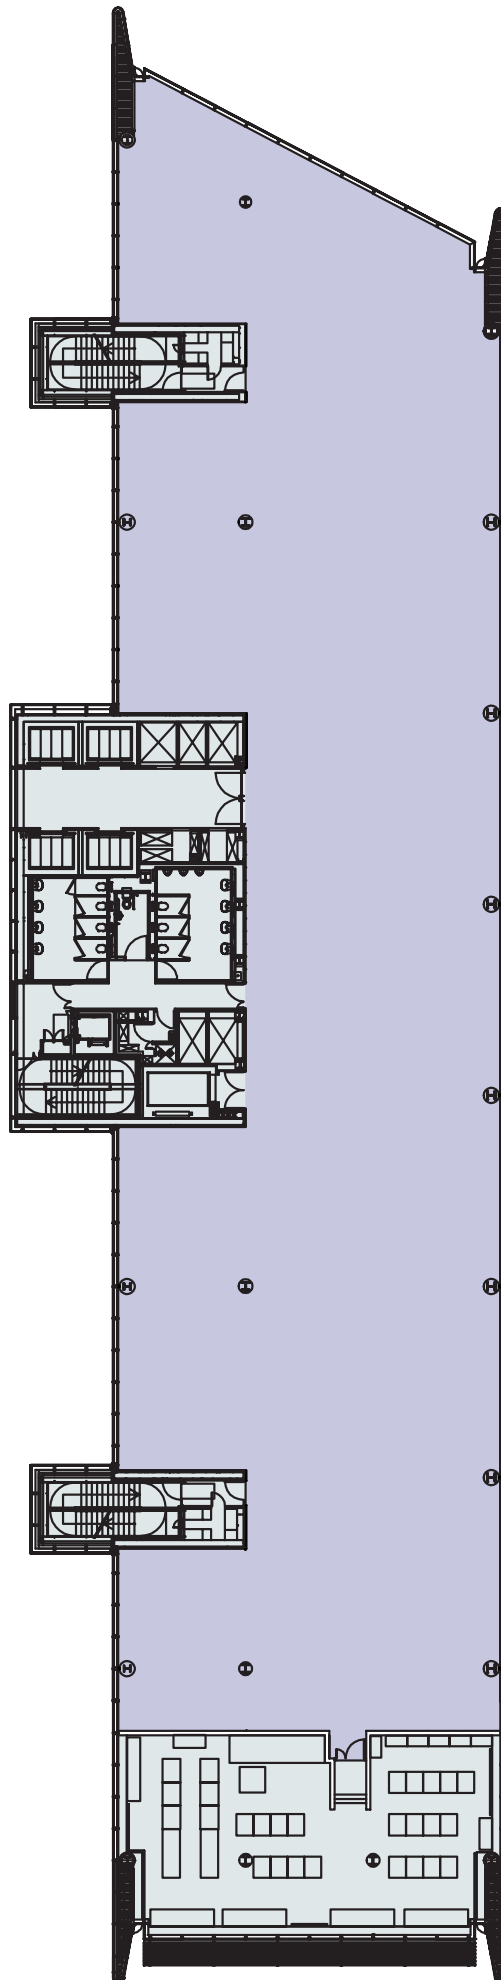

# 4 MORE

LONDON  
RIVERSIDE SE1

**LEVEL 4**  
14,301 SQ FT (1,329 SQ M)

**INDICATIVE CLEAR FLOOR**

For indicative purposes (not to scale)

LONDON  
RIVERSIDE SE1

**LEVEL 4**  
14,301 SQ FT (1,329 SQ M)

**EXISTING FIT-OUT**

For indicative purposes (not to scale)

LONDON  
RIVERSIDE SE1

**LEVEL 5**  
12,529 SQ FT (1,164 SQ M)

**INDICATIVE CLEAR**

For indicative purposes (not to scale)

LONDON  
RIVERSIDE SE1

**LEVEL 5**  
12,529 SQ FT (1,164 SQ M)

**EXISTING FIT-OUT**

For indicative purposes (not to scale)