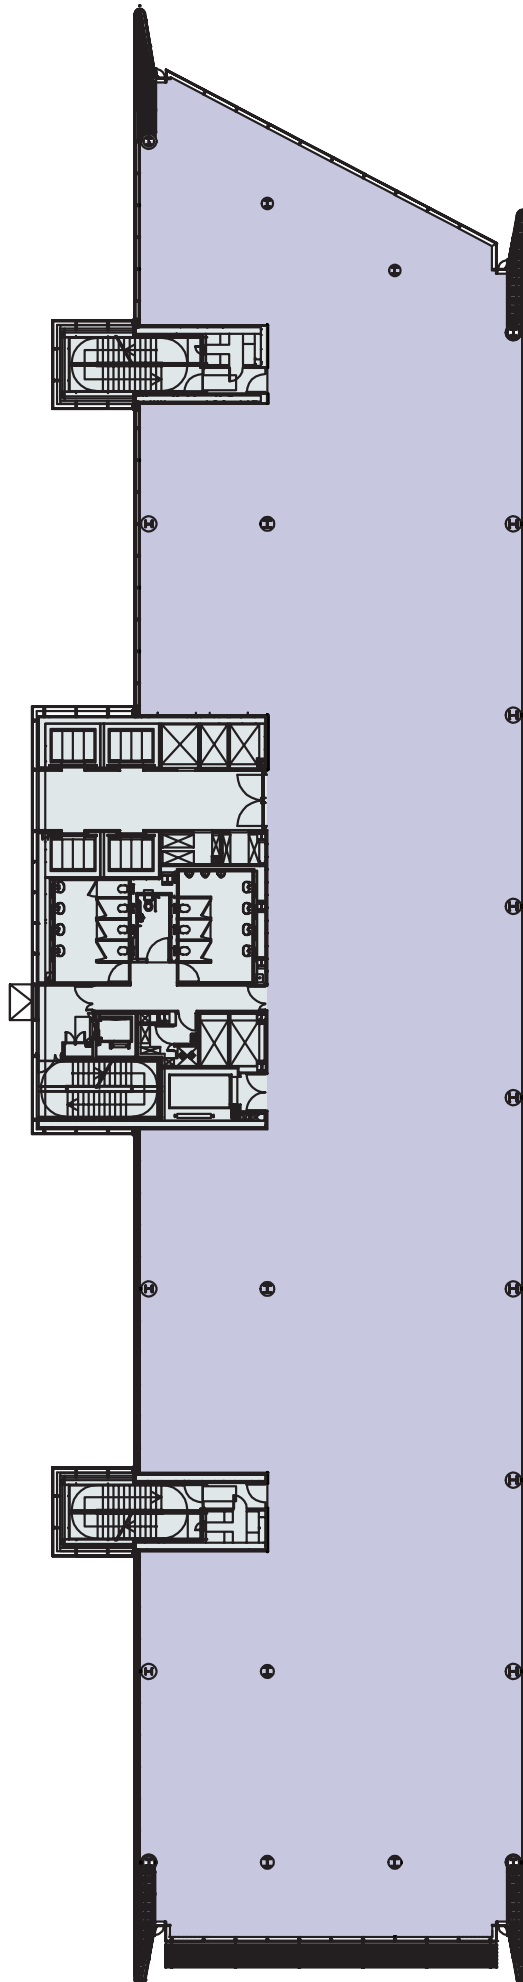

# 4 MORE

LONDON  
RIVERSIDE SE1

**LEVEL 4**  
14,301 SQ FT (1,329 SQ M)

**INDICATIVE CLEAR FLOOR**

For indicative purposes (not to scale)

LONDON  
RIVERSIDE SE1

**LEVEL 4**  
14,301 SQ FT (1,329 SQ M)

**EXISTING FIT-OUT**

For indicative purposes (not to scale)

LONDON  
RIVERSIDE SE1

**LEVEL 5**  
12,529 SQ FT (1,164 SQ M)

**INDICATIVE CLEAR**

For indicative purposes (not to scale)

LONDON  
RIVERSIDE SE1

**LEVEL 5**  
12,529 SQ FT (1,164 SQ M)

**EXISTING FIT-OUT**

For indicative purposes (not to scale)